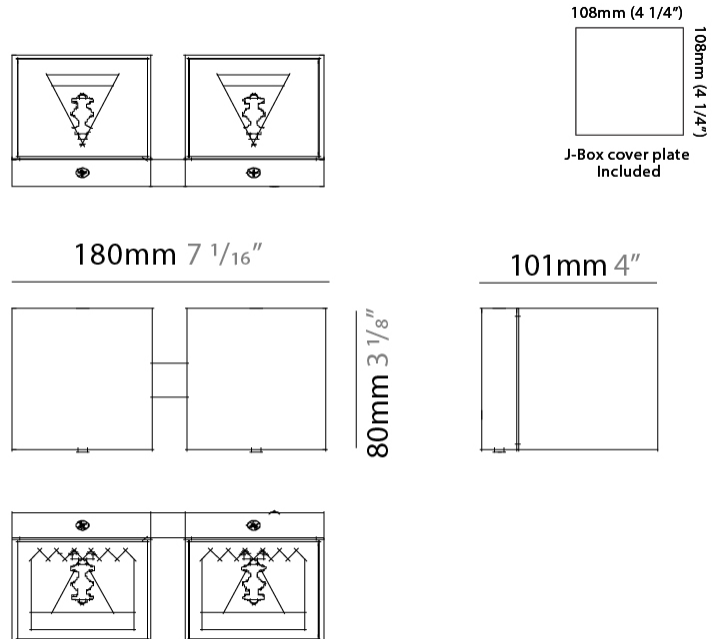

DAU DOUBLE SURFACE

D93095-

base number   Finish
Options

1. To build a product code in our configurator select the specify button on the base model # product page
2. To build a manual product code on this datasheet choose from the options listed below in blue font and add the suffix to the base model #

GENERAL

Series: Dau
Subseries: Dau Double
Brand: Milan
Division: Design
Mounting Type: Surface
Mounting Location: Wall
Subcategory: Up/Down Light

PHYSICAL

Shape: Rectangle
Length (mm): 180
Length (in): 7 1/16
Height (mm): 80
Depth (mm): 101
Height (in): 3 1/8
Depth (in): 4
Extension (mm): 101
Extension (in): 4
Light Distribution: Direct / Indirect
Fixture Finish: BAL / MWL / BSL
Fixture Material: Extruded Aluminum

ELECTRICAL

Number of Lamps: 2
Lamp Type: LED Retrofit
Lamp Shape: T4
Bulb Included: Bulb Not Included
Max. Wattage Per Lamp (W): 3.5
Lamp Base: G9
Input Voltage (V): 120Vac Direct Line

LED

OPTICAL

RATINGS AND CERTIFICATIONS

Certified By: Certified for North American Standards
IP rating: IP20

PROJECT
TYPE
SPECIFIER
QUANTITY
DATE